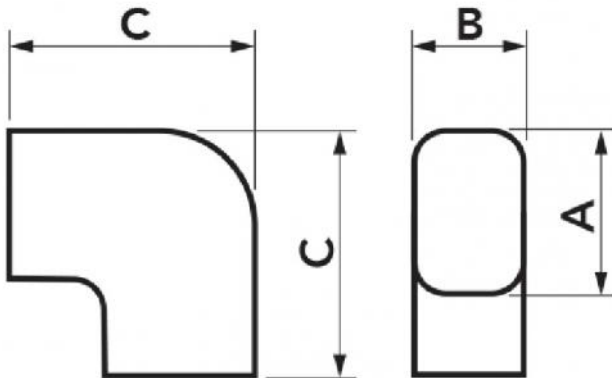

## TECHNICAL SPECIFICATIONS:

- In high impact resistance plastic, recyclable
- Interlocking bottom and lid
- Duct profile locating ridge
- Large bending radius
- Heat shrink barcode packaging
- Galvanised screws
- Paintable
- Operating temperature -20°C / +60°C

## DIMENSIONS

CODE	MODEL	LINE	A [mm]	B [mm]	C [mm]
11120160	CP 60 - EXC	TOP LINE	66	56	101
11120172	CP 72 - EXC	TOP LINE	78	68	118
11120100	CP 100 - EXC	TOP LINE	104	78	152
N11120160	CP 60 - EXC	NEW LINE	66	56	101
N11120172	CP 72 - EXC	NEW LINE	78	68	118
N11120100	CP 100 - EXC	NEW LINE	104	78	152
E11120160	CP 60 - EXC	ECO LINE	66	56	101
E11120172	CP 72 - EXC	ECO LINE	78	68	118
E11120100	CP 100 - EXC	ECO LINE	104	78	152
SCD100482	CP 72 - EXC	BROWN LINE	78	68	118
SCD100481	CP 100 - EXC	BROWN LINE	104	78	152
SCD100313	CP 72 - EXC	BLACK LINE	78	68	118
SCD100314	CP 100 - EXC	BLACK LINE	104	78	152
SCD100333	CP 72 - EXC	GREY LINE	78	68	118
SCD100345	CP 100 - EXC	GREY LINE	104	78	152