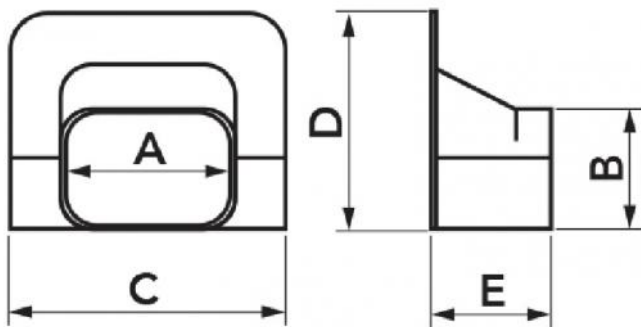

EXCELLENS TA

corner terminal

- cod. 11122110 - cod. 11122120 - cod. 11122130
- cod. N11122110 - cod. N11122120 - cod. N11122130
- cod. E11122110 - cod. E11122120 - cod. E11122130
- cod. SCD100489 - cod. SCD100495 - cod. SCD100311
- cod. SCD100312 - cod. SCD100336 - cod. SCD100344

TECHNICAL SPECIFICATIONS:

- In high impact resistance plastic, recyclable
- Interlocking bottom and lid
- Duct profile locating ridge
- Outer flange hole cover
- Inclined plane to facilitate transit of pipes
- Heat shrink barcode packaging
- Galvanised screws
- Paintable
- Operating temperature -20°C / +60°C

MODELS AVAILABLE:

DIMENSIONS

CODE	MODEL	LINE	A [mm]	B [mm]	C [mm]	D [mm]	E [mm]
11122110	TA 60 - EXC	TOP LINE	66	56	113	110	55
11122120	TA 72 - EXC	TOP LINE	78	68	125	114	62
11122130	TA 100 - EXC	TOP LINE	104	78	155	129	83
N11122110	TA 60 - EXC	NEW LINE	66	56	113	110	55
N11122120	TA 72 - EXC	NEW LINE	78	68	125	114	62
N11122130	TA 100 - EXC	NEW LINE	104	78	155	129	83
E11122110	TA 60 - EXC	ECO LINE	66	56	113	110	55
E11122120	TA 72 - EXC	ECO LINE	78	68	125	114	62
E11122130	TA 100 - EXC	ECO LINE	104	78	155	129	83
SCD100489	TA 72 - EXC	BROWN LINE	78	68	125	114	62
SCD100495	TA 100 - EXC	BROWN LINE	104	78	155	129	83
SCD100311	TA 72 - EXC	BLACK LINE	78	68	125	114	62
SCD100312	TA 100 - EXC	BLACK LINE	104	78	155	129	83
SCD100336	TA 72 - EXC	GREY LINE	78	68	125	114	62
SCD100344	TA 100 - EXC	GREY LINE	104	78	155	129	83