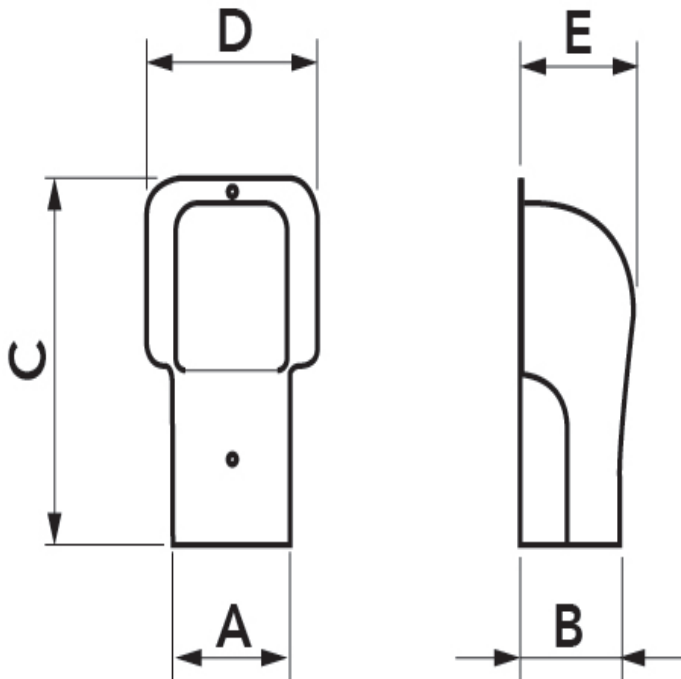

EXCELLENS TM

wall-mounted terminal

- cod. 11124160 - cod. 11124172 - cod. 11124110
- cod. N11124160 - cod. N11124172 - cod. N11124110
- cod. E11124160 - cod. E11124172 - cod. E11124110
- cod. SCD100487 - cod. SCD100484 - cod. SCD100309
- cod. SCD100310 - cod. SCD100332 - cod. SCD100343

TECHNICAL SPECIFICATIONS:

- In high impact resistance plastic, recyclable
- Interlocking bottom and lid
- Duct profile locating ridge
- Outer contouring to facilitate pipe bends
- Outer flange hole cover
- Heat shrink barcode packaging
- Galvanised screws
- Paintable
- Operating temperature -20°C / +60°C

MODELS AVAILABLE:

DIMENSIONS

CODE	MODEL	LINE	A [mm]	B [mm]	C [mm]	D [mm]	E [mm]
11124160	TM 60 - EXC	TOP LINE	66	56	165	96	68
11124172	TM 72 - EXC	TOP LINE	78	68	185	108	78
11124110	TM 100 - EXC	TOP LINE	104	78	220	137	92
N11124160	TM 60 - EXC	NEW LINE	66	56	165	96	68
N11124172	TM 72 - EXC	NEW LINE	78	68	185	108	78
N11124110	TM 100 - EXC	NEW LINE	104	78	220	137	92
E11124160	TM 60 - EXC	ECO LINE	66	56	165	96	68
E11124172	TM 72 - EXC	ECO LINE	78	68	185	108	78
E11124110	TM 100 - EXC	ECO LINE	104	78	220	137	92
SCD100487	TM 72 - EXC	BROWN LINE	78	68	185	108	78
SCD100484	TM 100 - EXC	BROWN LINE	104	78	220	137	92
SCD100309	TM 72 - EXC	BLACK LINE	78	68	185	108	78
SCD100310	TM 100 - EXC	BLACK LINE	104	78	220	137	92
SCD100332	TM 72 - EXC	GREY LINE	78	68	185	108	78
SCD100343	TM 100 - EXC	GREY LINE	104	78	220	137	92