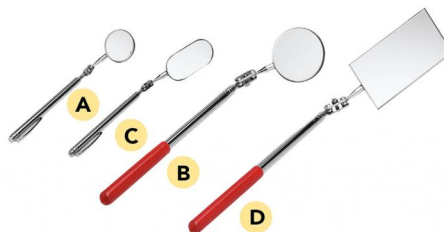

DATASHEET

rev. 00 - 14/11/2022

Telescopic telescopic inspection mirror

11132101 - 11132102 - 11132103
11132104

TECHNICAL SPECIFICATIONS:

- Equipped with telescopic rod and articulated mirror

DIMENSIONS

CODE	MODEL	MIRROR DIMENSIONS [mm]	MAX TELESCOPE LENGTH [mm]
11132101	A	Ø 32	500
11132102	B	Ø 52	500
11132103	C	OVAL 52 x 30	500
11132104	D	RECTANGULAR 90 x 50	500

ITEMS

CODE	DESCRIPTION
11132101	TELESCOPI ARTICULATED INSPECTION MIRROR - MODEL A
11132102	TELESCOPI ARTICULATED INSPECTION MIRROR - MODEL B
11132103	TELESCOPI ARTICULATED INSPECTION MIRROR - MODEL C
11132104	TELESCOPI ARTICULATED INSPECTION MIRROR - MODEL D