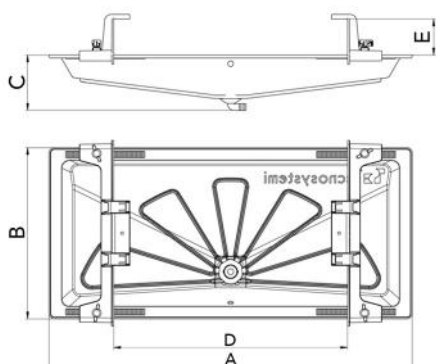

BLUE RIVER

Condensate drain pan

11100100F - 11100101F - SCD300030

TECHNICAL SPECIFICATIONS:

- Made of ABS + PMMA plastic ivory
- Adjustable fastening brackets in PA6
- Coupling for condensate drain pipe \varnothing 16 mm

DIMENSIONS

CODE	A [mm]	B [mm]	C [mm]	D [mm]	E [mm]
11100100F	850	400	130	320 + 680	85
11100101F	1050	400	125	330 + 885	85
SCD300030	1250	500	100	565 + 1125	85

ITEMS

CODE	DESCRIPTION
11100100F	"BLUE RIVER" DRAIN PAN IN PMMA W/TELESCOPIC BRACKETS & BLOCKING RACK (850X400 mm)
11100101F	"BLUE RIVER" DRAIN PAN IN PMMA W/TELESCOPIC BRACKETS & BLOCKING RACK (1050x400 mm)
SCD300030	"BLUE RIVER" DRAIN PAN IN PMMA W/TELESCOPIC BRACKETS & BLOCKING RACK (1250x500 mm)