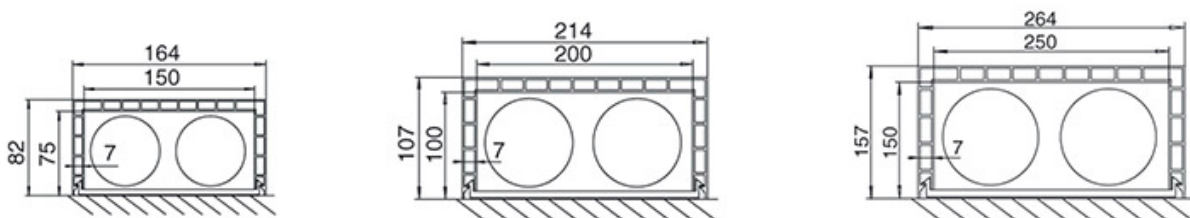

When positioning the duct on the ceiling, it is essential to use dowels and screws to secure the various sections.

TECHNICAL SPECIFICATIONS:

- White RAL 9010 colour
- Made of shockproof anti-UVA PVC
- Honeycomb profile
- Bars length 3 m
- Can be painted

DIMENSIONS

ACCESSORIES

Fixing clips for outdoor duct
Outdoor duct caps (not available for measurement 150x250)

DIMENSIONS

CODE	INTERNAL DIMENSIONS [mm]	LENGTH [mm]
24000400	75 x 150	3000
24000410	100 x 200	3000
24000420	150 x 250	3000

ITEMS

CODE	DESCRIPTION
24000400	"RESTAURA" 75X150 DUCT FOR OUTDOOR - TO COVER WASTE PIPES AND TUBES - L= 3mt
24000410	"RESTAURA" 100X200 DUCT FOR OUTDOOR - TO COVER WASTE PIPES AND TUBES - L= 3mt
24000420	"RESTAURA" 150X250 DUCT FOR OUTDOOR - TO COVER WASTE PIPES AND TUBES - L= 3mt