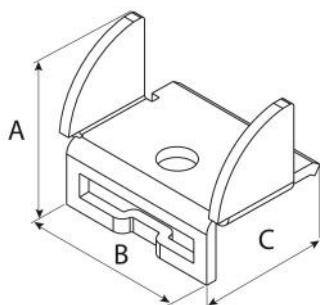

DATASHEET

rev. 00 - 00-00-0000

HBP

locking plate for profile FVP-300

11110717 - 11110717BOX

DIMENSIONS

CODE	A [mm]	B [mm]	C [mm]	Ø FORO [mm]
11110717	33	43	30,8	8,5
11110717BOX	33	43	30,8	8,5

ITEMS

CODE	DESCRIPTION
11110717	LOCKING PLATE HPB FOR PROFILE FDP
11110717BOX	LOCKING PLATE HPB FOR PROFILE FDP - BOX 50 pcs