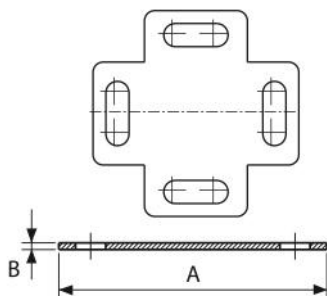

## HP

coupling for connection of flat profiles FVP

11110719 - 11110719BOX

### DIMENSIONS

CODE	A [mm]	B [mm]
11110719	80	2
11110719BOX	80	2