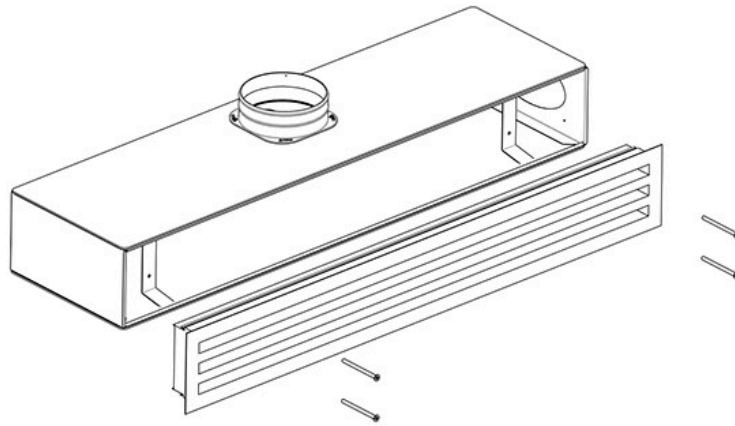

EXAMPLE OF INSTALLATION: