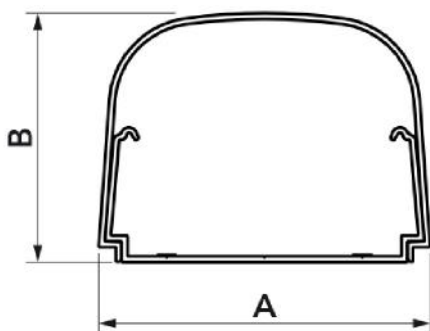

## OPTIMA T FULL COVER

duct

SCD100102 - SCD100103 - SCD100104  
SCD100124

### TECHNICAL SPECIFICATIONS:

- Stiff, shockproof, anti-UVA PVC, white, recyclable
- Sharp-edged bottom
- Pre-punched slots for wall mounting
- Prepared for insertion of the mini pumps Easy Flow, Easy One, Aqua Split (only model T 75-OPT-FC)
- Wall flush closure
- Rounded cover
- Bar length 2 m
- Paintable
- Operating temperature -20°C / +60°C

## DIMENSIONS

CODE	MODEL	A [mm]	B [mm]
SCD100102	T 62 - OPT-FC	62	46
SCD100103	T 75 - OPT-FC	74	56
SCD100104	T 102 - OPT-FC	100	66
SCD100124	T 135 - OPT-FC	135	82

## ITEMS

CODE	DESCRIPTION
SCD100102	T62 -OPT-FC - "OPTIMA TP" T62 TRUNKING FULL COVER - 2 mt. Long
SCD100103	T75 -OPT-FC - "OPTIMA TP" T75 TRUNKING FULL COVER - 2 mt. long
SCD100104	T102 -OPT-FC - "OPTIMA TP" T102 TRUNKING FULL COVER - 2 mt. long
SCD100124	T135 -OPT-FC - "OPTIMA TP" T135 TRUNKING FULL COVER - 2 mt. long