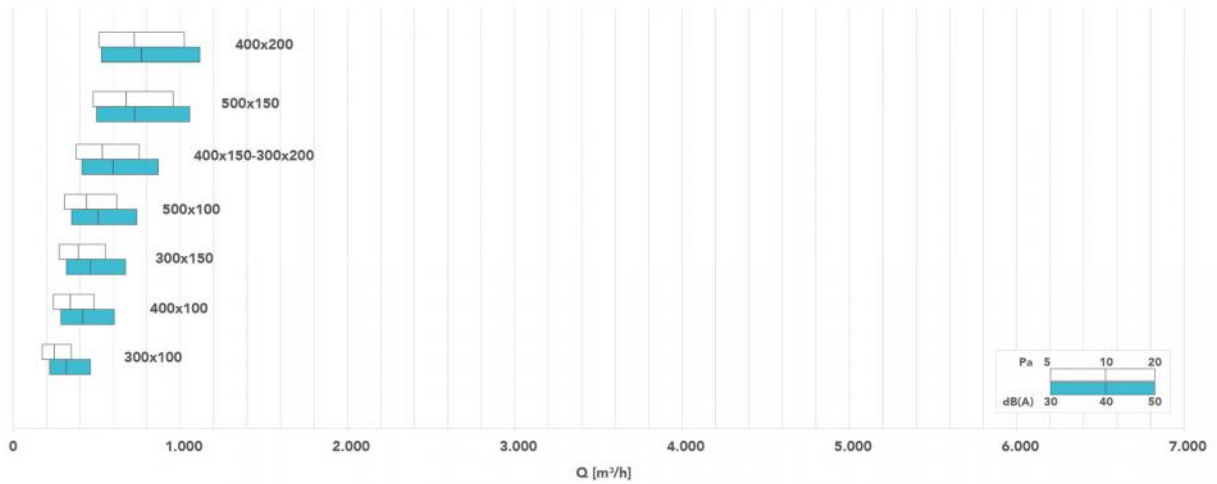

SHORTCUT DIAGRAM

ITEMS

CODE	DESCRIPTION
11181683	KIT FOR WHITE ELECTRIC SUPPLY GRILLE, INCLUDING SEAL, FOR "PRO AIR POINT" SYSTEM 332x132mm
11181685	KIT FOR WHITE ELECTRIC SUPPLY GRILLE, INCLUDING SEAL, FOR "PRO AIR POINT" SYSTEM 332x182mm
11181687	KIT FOR WHITE ELECTRIC SUPPLY GRILLE, INCLUDING SEAL, FOR "PRO AIR POINT" SYSTEM 332x232mm
11181689	KIT FOR WHITE ELECTRIC SUPPLY GRILLE, INCLUDING SEAL, FOR "PRO AIR POINT" SYSTEM 432x132mm
11181691	KIT FOR WHITE ELECTRIC SUPPLY GRILLE, INCLUDING SEAL, FOR "PRO AIR POINT" SYSTEM 432x182mm
11181693	KIT FOR WHITE ELECTRIC SUPPLY GRILLE, INCLUDING SEAL, FOR "PRO AIR POINT" SYSTEM 432x232mm
11181695	KIT FOR WHITE ELECTRIC SUPPLY GRILLE, INCLUDING SEAL, FOR "PRO AIR POINT" SYSTEM 532x132mm
11181697	KIT FOR WHITE ELECTRIC SUPPLY GRILLE, INCLUDING SEAL, FOR "PRO AIR POINT" SYSTEM 532x182mm