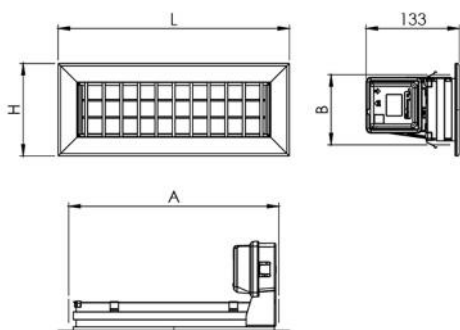

ALTAIR POINT

white motorised delivery nozzle kit
including gasket

11181683 - 11181685 - 11181687

11181689 - 11181691 - 11181693

11181695 - 11181697

TECHNICAL SPECIFICATIONS:

- Removable motor that can be positioned at: 0° - 90° - 180° 270° - 360°
- Mounted using steel clips
- Flaps with rubber gasket for a complete seal

FUNCTIONS

- The nozzles are connected to each other by means of the cascading system
- The connection cable used is of the 8-wire telephone type with rj45 plug connection
- The automatic or manual management of the nozzle allows the flaps to orient themselves in the 4 positions: 0%, 33%, 66% and 100%

ATTENTION! Use only Tecnosystemi cables - do not use cables other than those indicated in order not to compromise the correct functioning of the system.

DIMENSIONS

CODE	EXTERNAL DIMENSIONS L x H [mm]	HOLE SIZE [mm]	P [mm]
11181683	332x132	300x100	133
11181685	332x182	300x150	133
11181687	332x232	300x200	133
11181689	432x132	400x100	133
11181691	432x182	400x150	133
11181693	432x232	400x200	133
11181695	532x132	500x100	133
11181697	532x182	500x150	133