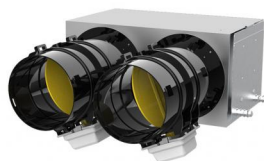

DATASHEET

rev. 01 - 06/11/2023

PROAIR PACK RF RED

2L

with plenum in insulated sheet metal

GAD400379 - GAD400380 - GAD400385
GAD400386 - GAD400416 - GAD400417

DESCRIPTION

The pre-assembled systems PROAIR PACK RF-L are designed to facilitate and speed up the installation of a ducted system. Il sistema viene fornito completo di centralina "Polaris", cronotermostati e kit by pass meccanico da installare sul plenum (completo di ghiera di fissaggio e contrappeso).

Simply indicate, when ordering, the model of the plenum or alternatively communicate the size of the plenum and specify the code of the chosen PROAIR PACK system.

The system is supplied complete with programmable thermostats and dampers (Ø 150 or Ø 200) fixed on the insulated plenum. In order to ensure ease and speed of installation, the PROAIR PACK RF-L system is completely assembled, configured and tested 100% by qualified personnel.

PROGRAMMABLE THERMOSTAT COMBINATION

- N° 2 cronotermostati DISCOVERY 3X
- N° 1 cronotermostato DISCOVERY 3X + N° 1 cronotermostati MINI DISCOVERY 3X
- N° 1 cronotermostato DISCOVERY 3X + N° 1 sonda ambiente LEM 3X RF

The PROAIR PACK RF RED 2 system consists of:

- 1 sintered polystyrene delivery plenum for ducted units (specify plenum code when ordering)
- N° 1 centralina "Polaris" con protocolli precaricati, app, Alexa e Google Home
- #2 motorised dampers pre-wired into system depending on zones
- Cronotermostati Discovery 3X (colore bianco a parete con batterie)
- 1 mechanical bypass kit to be fastened to plenum (includes fastening ring nut and counterweight)