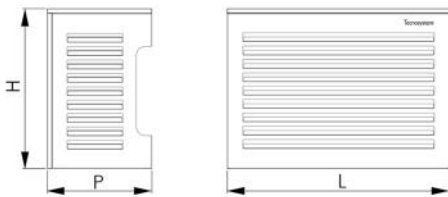

TS-COVER

Cage with 5° sloped roof

- cod. SCD500163 - cod. SCD500164 - cod. SCD500165
- cod. SCD500166

TECHNICAL SPECIFICATIONS:

- Galvanised sheet made with anti-intrusion weave
- External polyester painting
- Side arrangement for pipe duct passage and wiring
- Ready for wall mounting
- Easy to assemble
- Back and bottom are available on request

DIMENSIONS

CODE	L [mm]	H [mm]	P [mm]
SCD500163	900	700	500
SCD500164	1100	850	600
SCD500165	1150	1200	650
SCD500166	1200	1500	750

ITEMS

CODE	DESCRIPTION
SCD500163	"TS COVER" SMALL CASE WITH 5° INCLINED TOP -IVORY
SCD500164	"TS COVER" MEDIUM CASE WITH 5° INCLINED TOP -IVORY
SCD500165	"TS COVER" LARGE CASE WITH 5° INCLINED TOP -IVORY
SCD500166	"TS COVER" X-LARGE WITH 5° INCLINED TOP -IVORY