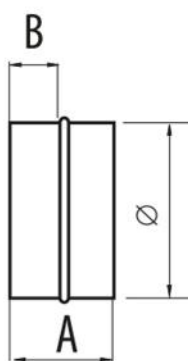

### TECHNICAL SPECIFICATIONS:

- PVC
- Male coupling with support stop

### DIMENSIONS

CODE	A [mm]	B [mm]	Ø D [mm]
11161372	62	30	100
11161372B	62	30	125
11161372C	62	30	150
PWC500074	62	30	200