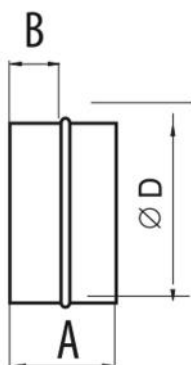

### TECHNICAL SPECIFICATIONS:

- PVC
- Male coupling with support stop
- Unidirectional valve with end stop

### DIMENSIONS

CODE	A [mm]	B [mm]	Ø D [mm]
11161373	62	30	100
11161373B	62	30	125
11161373C	62	30	150
PWC500075	62	30	200