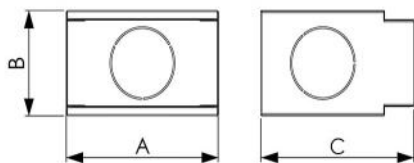

## TECHNICAL SPECIFICATIONS:

- Made of anodised aluminium
- Air delivery and intake
- Grille with concealed frame and pull-out central zone
- Installation on frame support by means of screws
- G2 Filter
- Plenum for wall installation in plasterboard in electro-galvanised sheet metal prepared for  $\varnothing 75$  and  $\varnothing 92$  collars (separate)

## DIMENSIONS

CODE	A [mm]	B [mm]	C [mm]
ACD600085	210	130	210
ACD600086	310	130	210