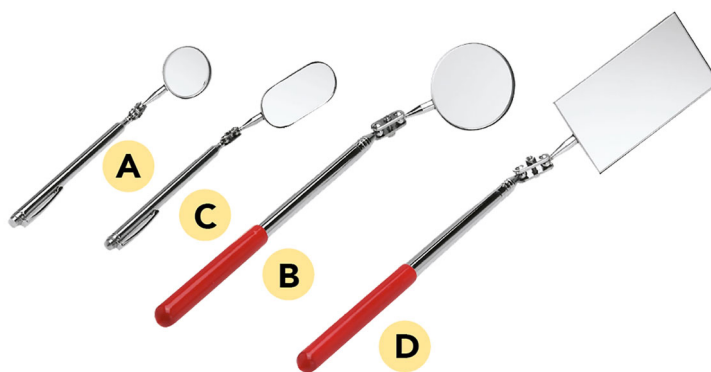

# Telescopic telescopic inspection mirror

- cod. 11132101 - cod. 11132102 - cod. 11132103  
- cod. 11132104

## TECHNICAL SPECIFICATIONS:

- Equipped with telescopic rod and articulated mirror

## DIMENSIONS

CODE	MODEL	MIRROR DIMENSIONS [mm]	MAX TELESCOPE LENGTH [mm]
11132101	A	Ø 32	500
11132102	B	Ø 52	500
11132103	C	OVAL 52 x 30	500
11132104	D	RECTANGULAR 90 x 50	500