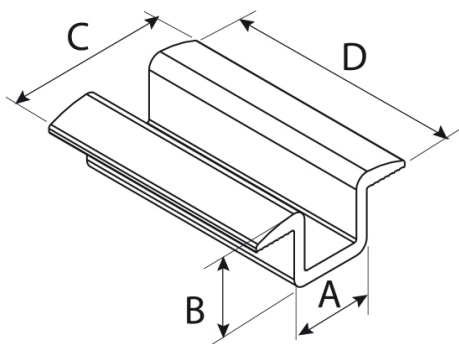

# HSC/40

central wall bracket

- cod. 11111060 - cod. 11111060BOX - cod. FVD200001
- cod. FVD200001BOX

## TECHNICAL SPECIFICATIONS:

- Material: aluminium alloy 6060
- Bracket length: 40mm
- Usable for all measurements of photovoltaic panels
- Hole  $\varnothing$  8.5 mm
- Also available in black painted version, on request

## FULL SIZED:

CODE	A [mm]	B [mm]	C [mm]	D [mm]	Ø FORO [mm]
11111060	21	19,5	43	40	8,5
11111060BOX	21	19,5	43	40	8,5
FVD200001	21	19,5	43	40	8,5
FVD200001BOX	21	19,5	43	40	8,5