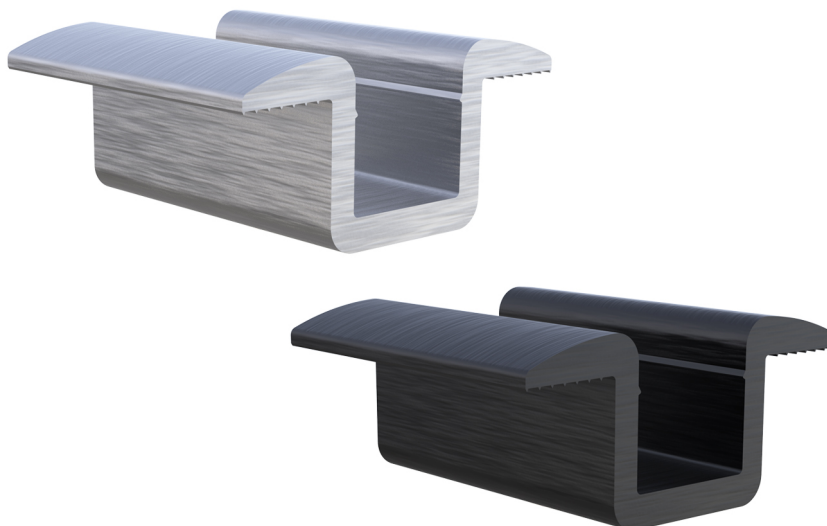

# HSC/40

central wall bracket

- cod. 11111060 - cod. 11111060BOX - cod. FVD200001
- cod. FVD200001BOX

## TECHNICAL SPECIFICATIONS:

- Material: aluminium alloy 6060
- Bracket length: 40mm
- Usable for all measurements of photovoltaic panels
- Hole  $\varnothing$  8.5 mm
- Also available in black painted version, on request