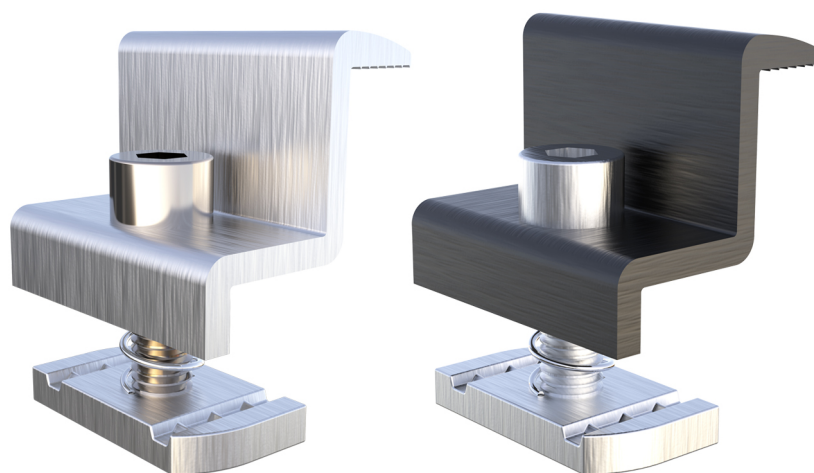

HSLP/40

pre-assembled side wall bracket with anti-rotation seat

- cod. 11111071 - cod. 11111071BOX - cod. 11111073
 - cod. 11111073BOX - cod. 11111075 - cod. 11111075BOX
 - cod. 11111077 - cod. 11111077BOX - cod. 11111079
 - cod. 11111079BOX - cod. 11111081 - cod. 11111081BOX
 - cod. 11111083 - cod. 11111083BOX - cod. 11111085
 - cod. 11111085BOX - cod. 11111087 - cod. 11111087BOX
 - cod. 11111089 - cod. 11111089BOX - cod. 11111091
 - cod. 11111091BOX - cod. 11111093 - cod. 11111093BOX
 - cod. 11111095 - cod. 11111095BOX - cod. 11111097
 - cod. 11111097BOX - cod. FVD200012 - cod.
 FVD200012BOX
 - cod. FVD200013 - cod. FVD200013BOX - cod.
 FVD200014
 - cod. FVD200014BOX - cod. FVD200015 - cod.
 FVD200015BOX
 - cod. FVD200016 - cod. FVD200016BOX - cod.
 FVD200017
 - cod. FVD200017BOX - cod. FVD200018 - cod.
 FVD200018BOX

TECHNICAL SPECIFICATIONS:

- Material: aluminium alloy 6060
- Bracket length: 40mm
- A2 stainless steel screws and spring
- M8 threaded steel slider with Geomet® treatment for corrosion protection
- Supplied pre-assembled
- Available for panels from 30 mm to 56 mm
- Screw tightening with hex key 6
- Also available in black painted version, on request