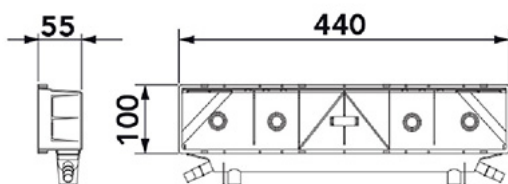

## TECHNICAL SPECIFICATIONS:

- Rear conveyor with 4 outlets
- 2 side outlets  $\varnothing$  16 -  $\varnothing$  20
- 2 vertical outlets  $\varnothing$  20
- Protection grille
- Anti-condensation cavity
- Interlocking cover or with screws

## DIMENSIONS