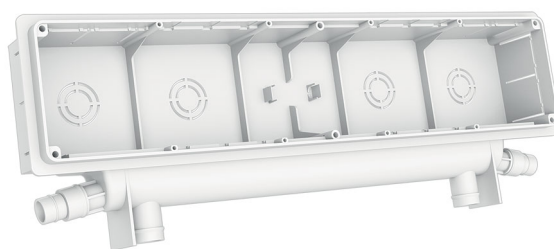

# EVO

built-in installation box

MADE IN ITALY

- cod. 11100120 - cod. 11100120V

## TECHNICAL SPECIFICATIONS:

- Rear conveyor with 4 outlets
- 2 side outlets  $\varnothing$  16 -  $\varnothing$  20
- 2 vertical outlets  $\varnothing$  20
- Protection grille
- Anti-condensation cavity
- Interlocking cover or with screws

## PACK COMPLETE WITH

- 1 preparation box with built-in level
- 1 Interlocking lid