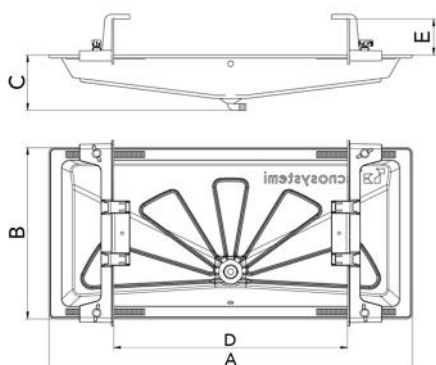

BLUE RIVER

condensate drain pan in anthracite grey

- cod. SCD300050 - cod. SCD300051 - cod. SCD300052

TECHNICAL SPECIFICATIONS:

- Made of ABS + PMMA plastic in anthracite grey RAL 7016
- Adjustable fastening brackets in PA6
- Coupling for condensate drain pipe \varnothing 16 mm

DIMENSIONS

CODE	A [mm]	B [mm]	C [mm]	D [mm]	E [mm]
SCD300050	850	400	130	320 ÷ 680	85
SCD300051	1050	400	125	330 ÷ 885	85
SCD300052	1250	500	100	565 ÷ 1125	85

ITEMS

CODE	DESCRIPTION
SCD300050	"BLUE RIVER" DRAIN PAN - GREY (850x400 mm)
SCD300051	"BLUE RIVER" DRAIN PAN - GREY (1050x400 mm)
SCD300052	"BLUE RIVER" DRAIN PAN - GREY (1250x500 mm)