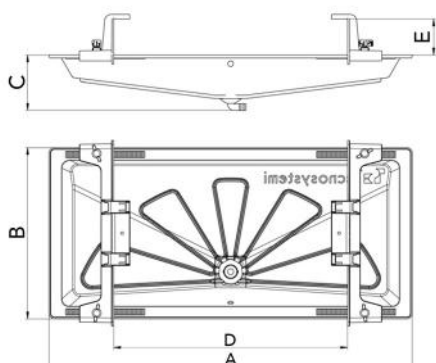

BLUE RIVER

Condensate drain pan

- cod. 11100100F - cod. 11100101F - cod. SCD300030

TECHNICAL SPECIFICATIONS:

- Made of ABS + PMMA plastic ivory
- Adjustable fastening brackets in PA6
- Coupling for condensate drain pipe \varnothing 16 mm

DIMENSIONS

CODE	A [mm]	B [mm]	C [mm]	D [mm]	E [mm]
11100100F	850	400	130	320 ÷ 680	85
11100101F	1050	400	125	330 ÷ 885	85
SCD300030	1250	500	100	565 ÷ 1125	85

ITEMS

CODE	DESCRIPTION
11100100F	"BLUE RIVER" DRAIN PAN IN PMMA W/TELESCOPIC BRACKETS & BLOCKING RACK (850X400 mm)
11100101F	"BLUE RIVER" DRAIN PAN IN PMMA W/TELESCOPIC BRACKETS & BLOCKING RACK (1050x400 mm)
SCD300030	"BLUE RIVER" DRAIN PAN IN PMMA W/TELESCOPIC BRACKETS & BLOCKING RACK (1250x500 mm)