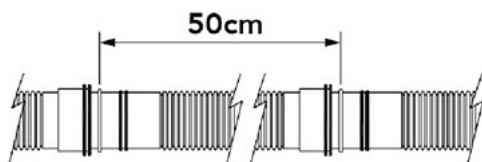

Blue condensate drain pipe reinforced by under-track Ø 20 single cladding - Sleeves Ø 18/20

MADE IN ITALY

- cod. 11126346 - cod. SCD300003

TECHNICAL SPECIFICATIONS:

- Suitable for flush installations
- Push-fit on built-in installation box
- No need for O-ring
- Anti-UVA high-density polyethylene
- Sleeve Ø 18 / 20 every 50 cm
- Ultra-flexible 50m roll or ultra-flexible 25 m mini-roll
- Single blue coating

DIMENSIONS

DETAIL COUPLING SLEEVE

ITEMS

CODE	DESCRIPTION
11126346	BLUE REINFORCED CONDENSATE DRAIN HOSE FOR CHASING Ø 20 SIN- GLE LAYER CUFFS Ø18/20"
SCD300003	BLUE REINFORCED CONDENSATE DRAIN HOSE FOR CHASING Ø 20 SIN- GLE LAYER CUFFS Ø18/20"