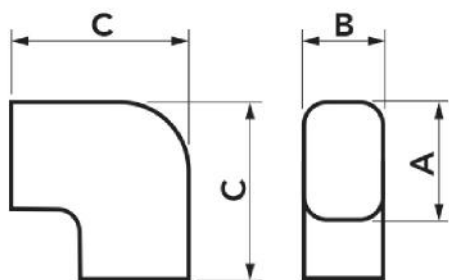

TECHNICAL SPECIFICATIONS:

- Stiff, shockproof, anti-UVA and recyclable PVC
- Interlocking bottom and lid
- Duct profile locating ridge
- Large bending radius
- Heat shrink barcode packaging
- Galvanised screws
- Paintable
- Operating temperature -20°C / +60°C

MODELS AVAILABLE:

TOP LINE - IVORY
RAL 9002

NEW LINE -
WHITE RAL 9010

ECO LINE - PEARL
GREY RAL 9003

BROWN LINE -
BROWN RAL 8017

BLACK LINE -
BLACK RAL 9005

DIMENSIONS

CODE	MODEL	LINE	A [mm]	B [mm]	C [mm]
11120160	CP 60 - EXC	TOP LINE	66	56	101
11120172	CP 72 - EXC	TOP LINE	78	68	118
11120100	CP 100 - EXC	TOP LINE	104	78	152
N11120160	CP 60 - EXC	NEW LINE	66	56	101
N11120172	CP 72 - EXC	NEW LINE	78	68	118
N11120100	CP 100 - EXC	NEW LINE	104	78	152
E11120160	CP 60 - EXC	ECO LINE	66	56	101
E11120172	CP 72 - EXC	ECO LINE	78	68	118
E11120100	CP 100 - EXC	ECO LINE	104	78	152
SCD100016	CP 72 - EXC	BROWN LINE	78	68	118
SCD100017	CP 100 - EXC	BROWN LINE	104	78	152
SCD100061	CP 72 - EXC	BLACK LINE	78	68	118
SCD100062	CP 100 - EXC	BLACK LINE	104	78	152
SCD100186	CP 72 - EXC	BLACK LINE	78	68	118

ITEMS

CODE	DESCRIPTION
11120160	CP 60-EXC - "EXCELLENS CP" LINE FLAT ELBOW
11120172	CP 72-EXC - "EXCELLENS CP" LINE FLAT ELBOW
11120100	CP 100-EXC - "EXCELLENS CP" LINE FLAT ELBOW
N11120160	CP 60-EXC - "EXCELLENS CP" LINE FLAT ELBOW
N11120172	CP 72-EXC - "EXCELLENS CP" LINE FLAT ELBOW
N11120100	CP 100-EXC - "EXCELLENS CP" LINE FLAT ELBOW
E11120160	CP 60-EXC - "EXCELLENS CP" LINE FLAT ELBOW
E11120172	CP 72-EXC - "EXCELLENS CP" LINE FLAT ELBOW
E11120100	CP 100-EXC - "EXCELLENS CP" LINE FLAT ELBOW
SCD100016	CP 72-EXC - * FLAT ELBOW "EXCELLENS CP" MOD. CP 72-EXC - BROWN LINE
SCD100017	CP 100-EXC - * FLAT ELBOW "EXCELLENS CP" MOD. CP100-EXC - BROWN LINE
SCD100061	CP 72-EXC - * FLAT ELBOW "EXCELLENS CP" MOD. CP 72-EXC - BLACK LINE
SCD100062	CP 100-EXC - * FLAT ELBOW "EXCELLENS CP" MOD. CP 100-EXC - BLACK LINE
SCD100186	FLAT ELBOW "EXCELLENS CP" MOD. CP 72-EXC - GREY LINE - CP 72-EXC