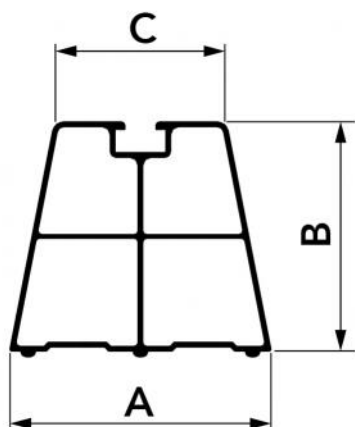

SUELO MINI

floor base with vibration damping

- cod. SCD500286 - cod. SCD500287 - cod. SCD500288
- cod. SCD500289

TECHNICAL SPECIFICATIONS:

- Stiff anti-UVA, shockproof PVC
- Ivory or black colour
- Screws supplied M8
- Rubber support base
- Sizes 330 - 400 - 470 - 1000 mm

TECHNICAL DATA

CODE	A [mm]	B [mm]	C [mm]	COLOUR	LOAD CAPACITY [kg]
SCD500286	70	60	47	IVORY	90
SCD500287	70	60	47	IVORY	130
SCD500288	70	60	47	IVORY	180
SCD500289	70	60	47	IVORY	300

ITEMS

CODE	DESCRIPTION
SCD500286	FLOOR MOUNTING BLOCK 330 "SUELO MINI" - IVORY
SCD500287	FLOOR MOUNTING BLOCK 400 "SUELO MINI" - IVORY
SCD500288	FLOOR MOUNTING BLOCK 470 "SUELO MINI" - IVORY
SCD500289	FLOOR MOUNTING BLOCK 1000 "SUELO MINI" - IVORY