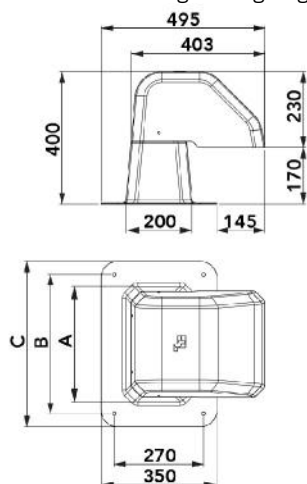

TSPAT

roof passage

- cod. SCD100134 - cod. SCD100135

TECHNICAL SPECIFICATIONS:

- Made of ivory ABS+PMMA plastic
- Equipped with internal wall bracket that guarantees correct pipe curvature
- High thermal stability
- Resistant to weathering and ageing

DIMENSIONS

CODE	A [mm]	B [mm]	C [mm]
SCD100134	200	270	350
SCD100135	350	420	500

ITEMS

CODE	DESCRIPTION
SCD100134	FITTING THROUGH ROOF "TSPAT" - 200x200x430
SCD100135	FITTING THROUGH ROOF "TSPAT" - 350x200x430