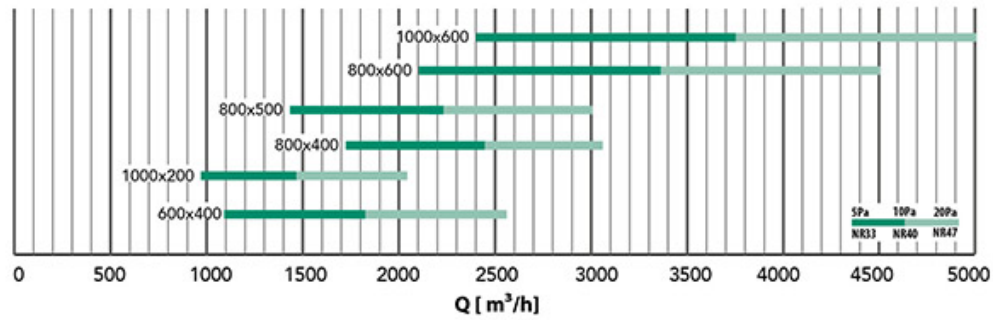

RAPID AIR FLOW SELECTION

ITEMS

CODE	DESCRIPTION
WB11161556	ALUMINIUM RETURN GRILLES WITH PAINTED WHITE 632x432mm
WB11161557	ALUMINIUM RETURN GRILLES WITH PAINTED WHITE 1032x232mm
WB11161570	ALUMINIUM RETURN GRILLES WITH PAINTED WHITE 832x432mm
WB11161571	ALUMINIUM RETURN GRILLES WITH PAINTED WHITE 832x532mm
WB11161572	ALUMINIUM RETURN GRILLES WITH PAINTED WHITE 832x632mm
WB11161573	ALUMINIUM RETURN GRILLES WITH PAINTED WHITE 1032x632mm

All rights relating to this publication are the exclusive property of Tecnosystemi SpA.

Tecnosystemi SpA reserves the right to make changes at any time and without notice, for technical or commercial needs.