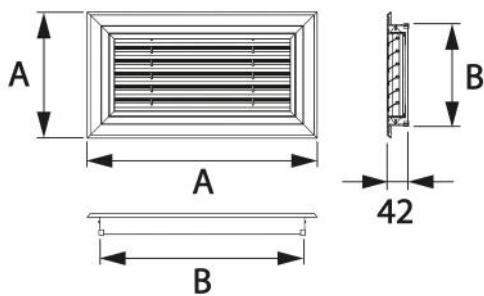

# Recovery grid in white PVC

- cod. PWC200075 - cod. PWC200076 - cod. PWC200077
- cod. PWC200081 - cod. PWC200082 - cod. PWC200083

## TECHNICAL SPECIFICATIONS:

- Made of white RAL 9016 PVC
- Removable grid and filter

## DIMENSIONS:

CODE	A [mm]	B [mm]	AIR FLOW RATE [m³/h]
PWC200075	442x192	395x145	230
PWC200076	642x242	595x195	370
PWC200077	442x242	395x195	250
PWC200081	342x192	295x145	180
PWC200082	542x192	495x145	290
PWC200083	542x242	495x195	320