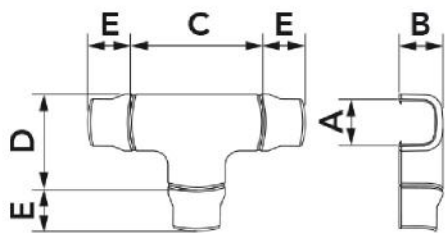

## TECHNICAL SPECIFICATIONS:

- Stiff, shockproof, anti-UVA PVC, white or grey, recyclable
- Innovative design
- Ultra-fast interlocking fastening system
- Extremely high outer finish
- Allows a wide bending radius of tubes
- Heat shrink barcode packaging
- Paintable
- Operating temperature -20°C / +60°C

## SPECIFICATIONS

DT 62-OPT composed of: DT 75-OPT and no. 3 reductions for ducts sized 62

DT 75-OPT composed of a "T" sized 75

DT 102-OPT composed of a "T" sized 102

DT 135-OPT composed of a "T" sized 135

## DIMENSIONS

| CODE      | MODEL        | A [mm] | B [mm] | C [mm] | D [mm] | E [mm] |
|-----------|--------------|--------|--------|--------|--------|--------|
| 11106031  | DT 62 - OPT  | 66     | 48     | 180    | 130    | 60     |
| 11106032  | DT 75 - OPT  | 78     | 58     | 180    | 130    | --     |
| 11106033  | DT 102 - OPT | 104    | 68     | 210    | 160    | --     |
| SCD100118 | DT 135 - OPT | 140    | 84     | 270    | 205    | --     |
| SCD100171 | DT 75 - OPT  | 78     | 58     | 180    | 130    | --     |
| SCD100172 | DT 102 - OPT | 104    | 68     | 210    | 160    | --     |
| SCD100173 | DT 135 - OPT | 140    | 84     | 270    | 205    | --     |
| SCD100223 | DT 75 - OPT  | 78     | 58     | 180    | 130    | --     |
| SCD100224 | DT 102 - OPT | 104    | 68     | 210    | 160    | --     |
| SCD100225 | DT 135 - OPT | 140    | 84     | 270    | 205    | --     |