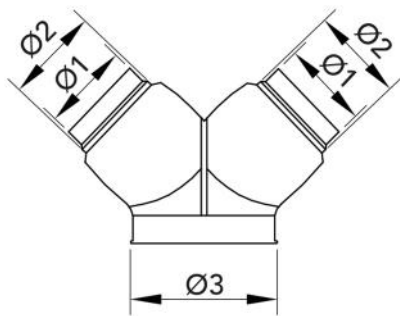

## TECHNICAL SPECIFICATIONS:

- Material: PE HD.
- 3 Multi-diameter couplings

## DIMENSIONS

CODE	Ø 1 [mm]	Ø 2 [mm]	Ø 3 [mm]
11126370	150	200	250
11126520	250	300	350

## ITEMS

CODE	DESCRIPTION
11126370	HDPE Y-BRANCH Ø 250 - Ø 200 - Ø 250
11126520	HDPE Y-BRANCH Ø 350 - Ø 250 - Ø 250

All rights relating to this publication are the exclusive property of Tecnosystemi SpA.