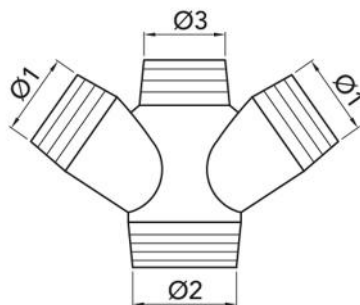

4-way shunt for ducted pipes

- cod. 11126380

TECHNICAL SPECIFICATIONS:

- Made of HD PE.
- 4 Multi-diameter couplings
- Anti-condensation

DIMENSIONS

CODE	FOR TUBES SIZED [mm]	Ø 1 [mm]	Ø 2 [mm]	Ø 3 [mm]
11126380	200 - 150	150	200	150

ITEMS

CODE	DESCRIPTION
11126380	HDPE DOUBLE BRANCH TAKE OFF Ø 200/150/150/150

All rights relating to this publication are the exclusive property of Tecnosystemi SpA.

Tecnosystemi SpA reserves the right to make changes at any time and without notice, for technical or commercial needs.