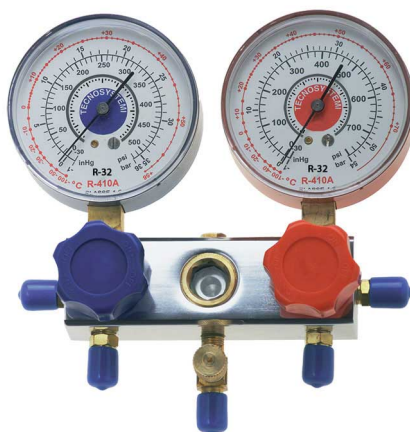

2-way dry gauge unit for R407C TR422ABCD (R22)

- cod. 11131001

TECHNICAL SPECIFICATIONS:

- Pressure gauges type Ø 80 mm
- Scale °C, psi, bar, kPa
- 3 x 1/4" SAE couplings
- Bellows pressure gauges CL 1.6 PULSE-FREE
- For gas TR422ABCD (R22) - R407C
- F-GAS certifiable

ITEMS

CODE	DESCRIPTION
11131001	2-WAY PRESSURE GAUGE UNIT FOR R22-R407C GASES

All rights relating to this publication are the exclusive property of Tecnosystemi SpA.

Tecnosystemi SpA reserves the right to make changes at any time and without notice, for technical or commercial needs.