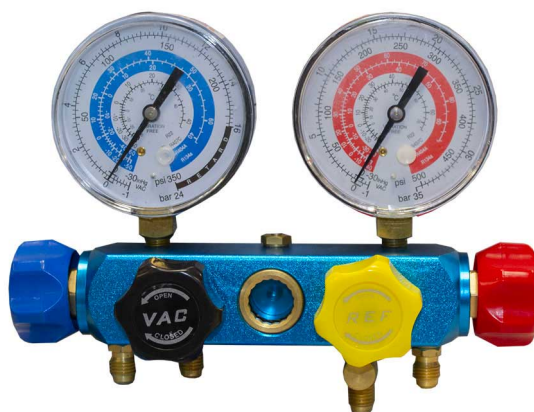

4-way dry gauge unit for R407C TR422ABCD (R22)

- cod. 11131011

TECHNICAL SPECIFICATIONS:

- BOURDON type pressure gauges \varnothing 80 mm
- Scale °C, psi, bar
- 4 x 1/4" SAE couplings
- Bellows pressure gauges CL 1.6 PULSE-FREE
- For gas TR422ABCD (R22) - R407C
- F-GAS certifiable

ITEMS

CODE	DESCRIPTION
11131011	4-WAY PRESSURE GAUGE UNIT FOR R22-R407C GASES

All rights relating to this publication are the exclusive property of Tecnosystemi SpA.

Tecnosystemi SpA reserves the right to make changes at any time and without notice, for technical or commercial needs.