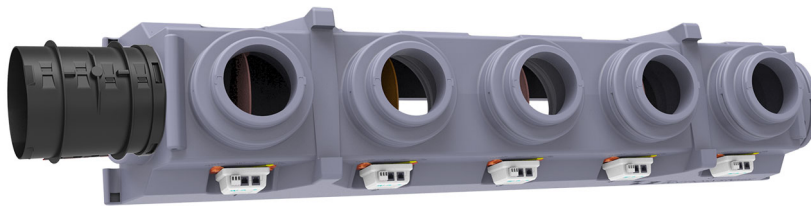

PROAIR PACK RF BROWN 6

with "Eolo" plenum

- cod. GAD400371 - cod. GAD400372 - cod. GAD400415

DESCRIPTION

The pre-assembled systems PROAIR PACK RF-EOLO are designed to facilitate and speed up the installation of a ducted system. The system is supplied complete with "Polaris" control unit, chronothermostats and mechanical pass kit to be installed on the plenum (complete with fixing ring and counterweight).

Simply indicate, when ordering, the model of the plenum.

The system comes complete with Polaris 5X control unit, thermostats and kit by mechanical pass to be installed on the plenum (complete with fixing ring and counterweight).

In order to ensure ease and speed of installation, the systems are assembled, configured and tested 100% by qualified personnel.

The PROAIR PACK RF BROWN 6 system consists of:

- 1 sintered polystyrene delivery plenum for ducted units (specify plenum code when ordering)
- N has 1 "Polaris" control unit with preloaded protocols, app, Alexa and Google Home
- 6 motorised dampers pre-wired to system
- 6 DISCOVERY 3X timed thermostats (white color on the wall with batteries)
- 1 mechanical bypass kit to be fastened to plenum (includes fastening ring nut and counterweight)
- Side damper Ø200 / on request Ø150

ITEMS

CODE	DESCRIPTION
GAD400371	PROAIR PACK RF BROWN 6 - WITH PLENUM IN POLISTIRENE EOLO - WITH 6 CHRONOTERMOSTATS DISCOVERY 3X BACKLIT - WITH CONTROL UNIT POLARIS 5X - Ø150/200 mm
GAD400372	PROAIR PACK RF BROWN 6 - WITH PLENUM IN POLISTIRENE EOLO - WITH 1 CHRONOTERMOSTAT DISCOVERY 3X BACKLIT + 5 CHRONOTERMOSTATS MINI DISCOVERY 3X - WITH CONTROL UNIT POLARIS 5X - Ø150/200 mm
GAD400415	PROAIR PACK RF BROWN 6 - WITH PLENUM IN POLISTIRENE EOLO - WITH 1 CHRONOTERMOSTAT DISCOVERY 3X BACKLIT + 5 ROOM PROBES AMBIENTE LEM 3X RF - WITH CONTROL UNIT POLARIS 5X - Ø150/200 mm