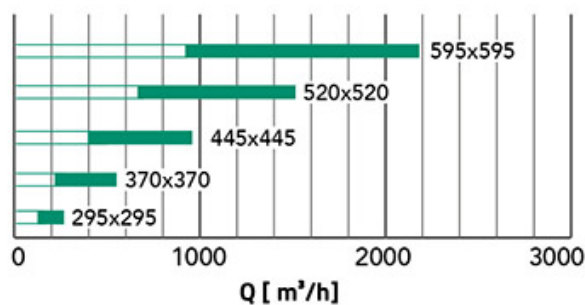

RAPID AIR FLOW SELECTION