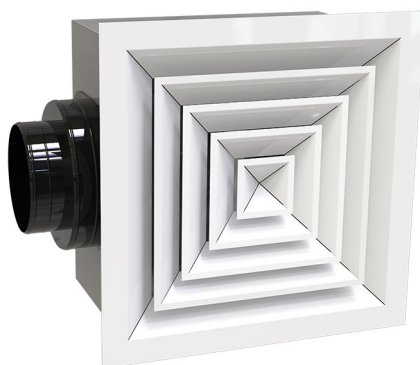

DQAP

square diffuser 1 - 2 - 3 - 4-way in white painted aluminium complete with damper and lowered plenum

- cod. PWD400202 - cod. PWD400203 - cod. PWD400204
- cod. PWD400205 - cod. PWD400206 - cod. PWD400207
- cod. PWD400208 - cod. PWD400209 - cod. PWD400210
- cod. PWD400211 - cod. PWD400212 - cod. PWD400213
- cod. PWD400214 - cod. PWD400215 - cod. PWD400216
- cod. PWD400217 - cod. PWD400218 - cod. PWD400219
- cod. PWD400220 - cod. PWD400221

TECHNICAL SPECIFICATIONS:

- Diffuser made of white painted aluminium RAL 9016
- Plenum box made of galvanised sheet metal
- Outer closed cell polyethylene coating (thickness 3 mm)
- Suitable for air delivery and intake
- High operating efficiency
- Lowered plenum with damper and hole for ceiling mounting