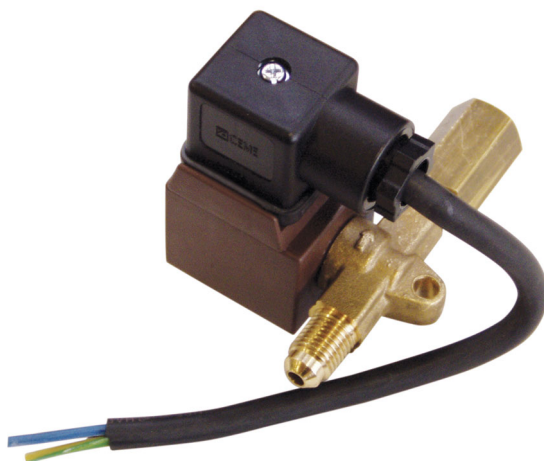

# Solenoid valve kit

- cod. 11131084 - cod. RIC00133

## THE KIT CONSISTS OF:

- Solenoid valve
- Electrical power cable
- 1/4" couplings SAE M x 1/4" SAE F

## ARTICLES FOR VACUUM PUMPS UNTIL 2015

CODE	DESCRIPTION
11131084	SOLENOID VALVE KIT - SUITABLE FOR VACUUM PUMPS TILL 2015

## ARTICLES FOR ALL NEW VACUUM PUMP MODELS

CODE	DESCRIPTION
RIC00133	SOLENOID VALVE AND VACUUM GAUGE KIT - SUITABLE FOR VACUUM PUMPS FROM 2016

All rights relating to this publication are the exclusive property of Tecnosystemi SpA.