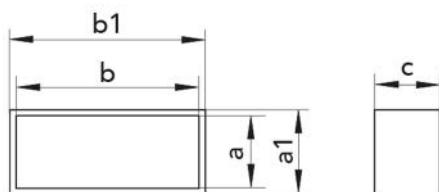

MDGR

coupling sleeve

- cod. 11161383 - cod. 11161383B

TECHNICAL SPECIFICATIONS:

- PVC
- Female coupling with support stop

DIMENSIONS

CODE	a [mm]	b [mm]	a1 [mm]	b1 [mm]	c [mm]
11161383	60	122	65	126	69
11161383B	60	204	65	209	62

APPLICATIONS

- Supply and ventilation of exhaust for various rooms

DATASHEET

- Connection of flat ducts of the same dimension
- Operating temperature -30°C to +70°C

ITEMS

CODE	DESCRIPTION
11161383	COUPLER "MDGR" 120
11161383B	COUPLER "MDGR" 204