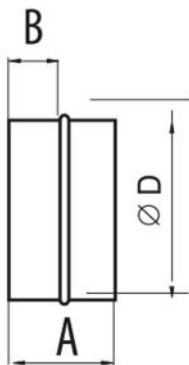

## TECHNICAL SPECIFICATIONS:

- PVC
- Male coupling with support stop
- Unidirectional valve with end stop

## DIMENSIONS

CODE	A [mm]	B [mm]	Ø D [mm]
11161373	62	30	100
11161373B	62	30	125
11161373C	62	30	150
PWC500075	62	30	200