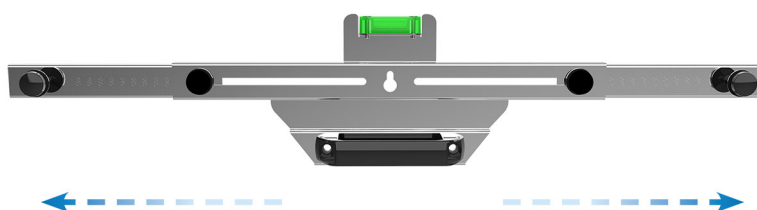

Telescopic adjustment bar bracket SPIRIT

- cod. SCD500070

TECHNICAL SPECIFICATIONS:

- Made of electro-galvanised sheet metal
- Includes spirit level
- Built-in handle
- Locking knobs
- Reusable after installation
- Also adaptable on Galileo MGL and Giotto MG shelves

ITEMS

CODE	DESCRIPTION
SCD500070	TELESCOPIC ADJUSTMENT BAR FOR BRACKETS "SPIRIT"

All rights relating to this publication are the exclusive property of Tecnosystemi SpA.

Tecnosystemi SpA reserves the right to make changes at any time and without notice, for technical or commercial needs.