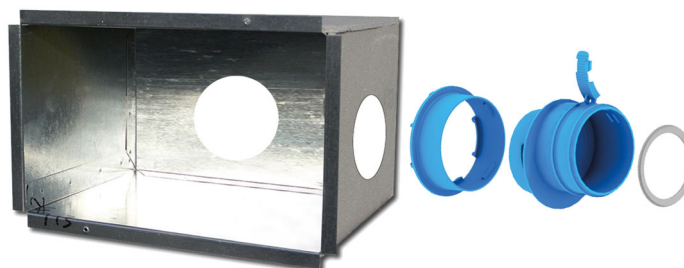

# Ceiling / wall / floor plenum

- cod. 30100600 - cod. 30100620 - cod. 30100640
- cod. 30100660 - cod. 30100680 - cod. 30100700
- cod. ACD600039 - cod. ACD600040 - cod. ACD600041
- cod. ACD600042

## TECHNICAL SPECIFICATIONS:

- Made of electro-galvanised sheet metal
- Ready for side, top and rear pipe entry.
- Supplied including air inlet flexible hose fitting.
- Suitable for Vanessa, Galatea, Iride grilles.

## DIMENSIONS

CODE	EXTERNAL DIMENSIONS [mm]	DEPTH [mm]
30100600	310 x 160	120
30100620	310 x 160	120
30100640	410 x 160	120
30100660	410 x 160	120
30100680	410 x 160	120
30100700	410 x 160	120
ACD600039	210 x 110	120
ACD600040	210 x 110	120
ACD600041	310 x 110	120
ACD600042	310 x 110	120