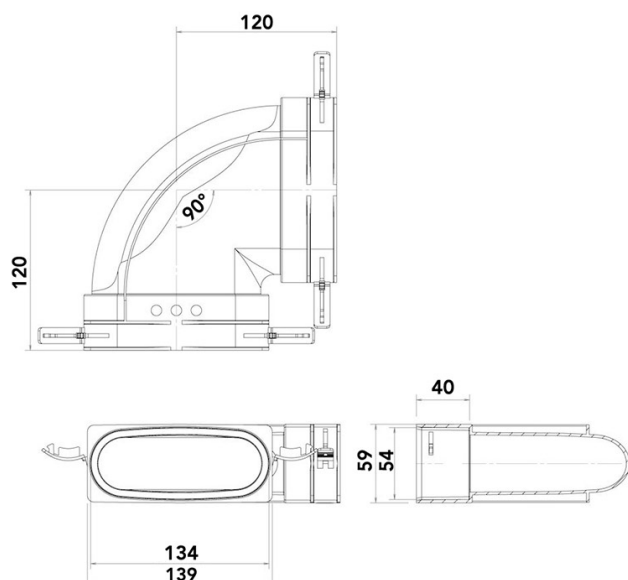

Horizontal oval elbow curve

- cod. 30101050

TECHNICAL SPECIFICATIONS:

- Material: PP
- Blue finish RAL 5015

DIMENSIONS

LOAD LOSS DIAGRAM

ITEMS

| CODE | DESCRIPTION |
|----------|-----------------------------|
| 30101050 | HORIZONTAL OVAL ELBOW CURVE |