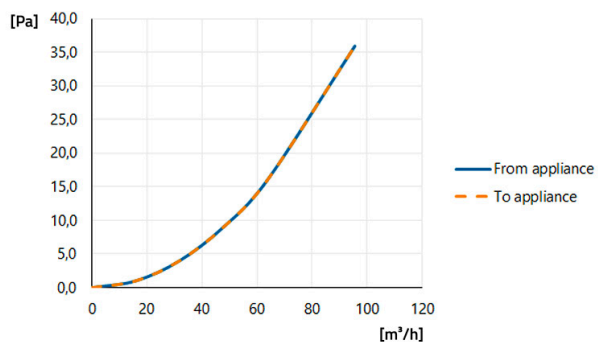

Horizontal oval elbow curve

- cod. 30101050

TECHNICAL SPECIFICATIONS:

- Material: PP
- Blue finish RAL 5015

DIMENSIONS

LOAD LOSS DIAGRAM

ITEMS

| CODE | DESCRIPTION |
|----------|-----------------------------|
| 30101050 | HORIZONTAL OVAL ELBOW CURVE |