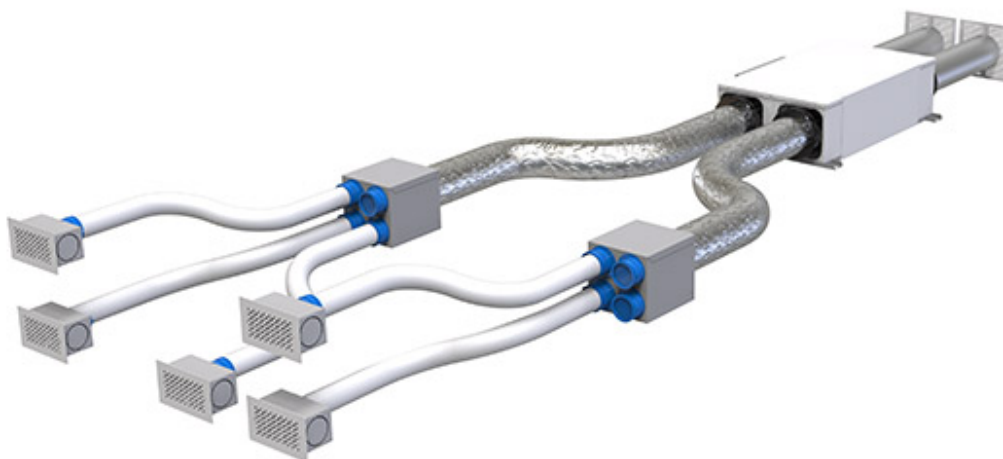

DESCRIPTION

These kits are made for the distribution required to build a MVHR plant

EXAMPLE OF HOME KITS UP TO 60 m²

Apartment composed of:

Living room

Kitchen

1 room

2 bathrooms

Ø PIPING	SUPPLY COMPONENTS	CODE
125	- no. 5 "Vanessa" grilles code ACD600053 or "Ginevra" code ACD600071 - no. 5 plenum for grille code ACD600039 - no. 2 distribution boxes code ACD600059 - no. 3 dust caps for box code 30100170 - no. 1 flexible hose Ø75 L. 50 m code ACC600021 - no. 3 flexible hoses Ø125 L. 10 m code 11151127 - no. 2 built-in circular grilles code PWC600002	ACD600063
125	- no. 5 "Vanessa" grilles code ACD600053 or "Ginevra" code ACD600071 - no. 5 plenum for grille code ACD600039 - no. 2 distribution boxes code ACD600059 - no. 3 dust caps for box code 30100170 - no. 1 flexible hose Ø75 L. 50 m code ACC600021 - no. 3 flexible hoses Ø125 L. 10 m code 11151127 - no. 2 built-in circular grilles code PWC600002	ACD600075
150	- no. 5 "Vanessa" grilles code ACD600053 or "Ginevra" code ACD600071 - no. 5 plenum for grille code ACD600039 - no. 2 distribution boxes code ACD600059 - no. 3 dust caps for box code 30100170 - no. 1 flexible hose Ø75 L. 50 m code ACC600021 - no. 3 flexible hoses Ø125 L. 10 m code 11151152 - no. 2 built-in circular grilles code PWC600003	ACD600067
150	- no. 5 "Vanessa" grilles code ACD600053 or "Ginevra" code ACD600071 - no. 5 plenum for grille code ACD600039 - no. 2 distribution boxes code ACD600059 - no. 3 dust caps for box code 30100170 - no. 1 flexible hose Ø75 L. 50 m code ACC600021 - no. 3 flexible hoses Ø125 L. 10 m code 11151152 - no. 2 built-in circular grilles code PWC600003	ACD600076