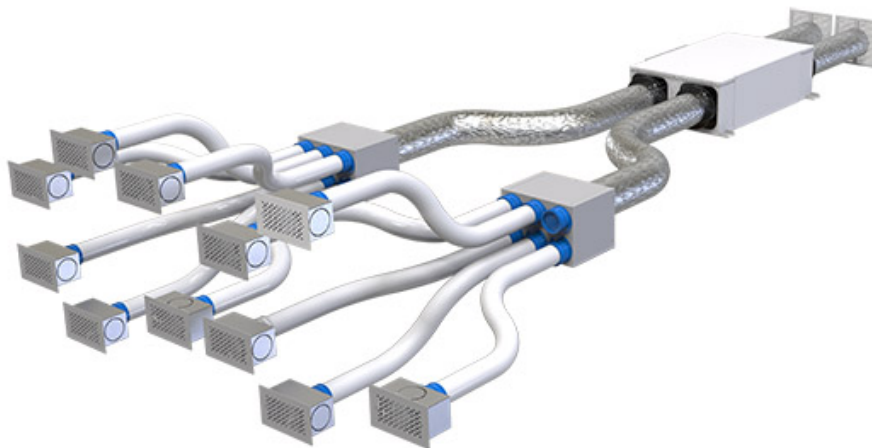

EXAMPLE OF HOME KITS UP TO 150 m²

Apartment composed of:

Living room

Kitchen

5 rooms

2 bathrooms

Ø PIPING	SUPPLY COMPONENTS	CODE
125	- no. 11 "Vanessa" grilles code ACD600053 or "Ginevra" code ACD600071 - no. 11 plenums for grille code ACD600039 - no. 2 distribution boxes code ACD600059 - no. 1 dust cap for box code 30100170 - no. 3 flexible hoses Ø75 L. 50 m code ACC600021 - no. 3 flexible hoses Ø125 L. 10 m code 11151127 - no. 2 built-in circular grilles code PWC600002	ACD600066
125	- no. 11 "Vanessa" grilles code ACD600053 or "Ginevra" code ACD600071 - no. 11 plenums for grille code ACD600039 - no. 2 distribution boxes code ACD600059 - no. 1 dust cap for box code 30100170 - no. 3 flexible hoses Ø75 L. 50 m code ACC600021 - no. 3 flexible hoses Ø125 L. 10 m code 11151127 - no. 2 built-in circular grilles code PWC600002	ACD600081
150	- no. 11 "Vanessa" grilles code ACD600053 or "Ginevra" code ACD600071 - no. 11 plenums for grille code ACD600039 - no. 2 distribution boxes code ACD600059 - no. 1 dust cap for box code 30100170 - no. 3 flexible hoses Ø75 L. 50 m code ACC600021 - no. 1 flexible hose Ø150 L. 10 m code 11151152 - no. 2 built-in circular grilles code PWC600003	ACD600070
150	- no. 11 "Vanessa" grilles code ACD600053 or "Ginevra" code ACD600071 - no. 11 plenums for grille code ACD600039 - no. 2 distribution boxes code ACD600059 - no. 1 dust cap for box code 30100170 - no. 3 flexible hoses Ø75 L. 50 m code ACC600021 - no. 1 flexible hose Ø150 L. 10 m code 11151152 - no. 2 built-in circular grilles code PWC600003	ACD600082