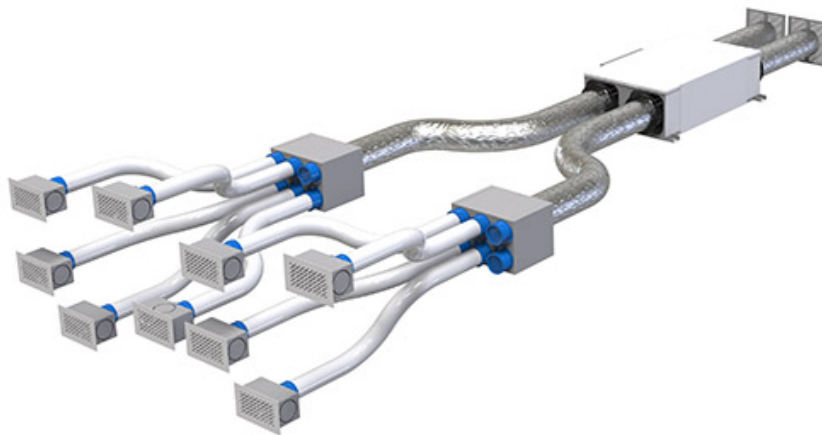

EXAMPLE OF HOME KITS UP TO 120 m²

DATASHEET

Apartment composed of:

Living room

Kitchen

4 rooms

2 bathrooms

Ø PIPING	SUPPLY COMPONENTS	CODE
125	- no. 9 "Vanessa" grilles code ACD600053 or "Ginevra" code ACD600071 - no. 9 plenum for grille code ACD600039 - no. 2 distribution boxes code ACD600059 - no. 3 dust caps for box code 30100170 - no. 2 flexible tubes Ø75 L. 50 m code ACC600021 - no. 3 flexible hoses Ø125 L. 10 m code 11151127 - no. 2 built-in circular grilles code PWC600002	ACD600065
125	- no. 9 "Vanessa" grilles code ACD600053 or "Ginevra" code ACD600071 - no. 9 plenum for grille code ACD600039 - no. 2 distribution boxes code ACD600059 - no. 3 dust caps for box code 30100170 - no. 2 flexible tubes Ø75 L. 50 m code ACC600021 - no. 3 flexible hoses Ø125 L. 10 m code 11151127 - no. 2 built-in circular grilles code PWC600002	ACD600079
150	- no. 9 "Vanessa" grilles code ACD600053 or "Ginevra" code ACD600071 - no. 9 plenum for grille code ACD600039 - no. 2 distribution boxes code ACD600059 - no. 3 dust caps for box code 30100170 - no. 2 flexible tubes Ø75 L. 50 m code ACC600021 - no. 1 flexible hose Ø150 L. 10 m code 11151152 - no. 2 built-in circular grilles code PWC600003	ACD600069
150	- no. 9 "Vanessa" grilles code ACD600053 or "Ginevra" code ACD600071 - no. 9 plenum for grille code ACD600039 - no. 2 distribution boxes code ACD600059 - no. 3 dust caps for box code 30100170 - no. 2 flexible tubes Ø75 L. 50 m code ACC600021 - no. 1 flexible hose Ø150 L. 10 m code 11151152 - no. 2 built-in circular grilles code PWC600003	ACD600080