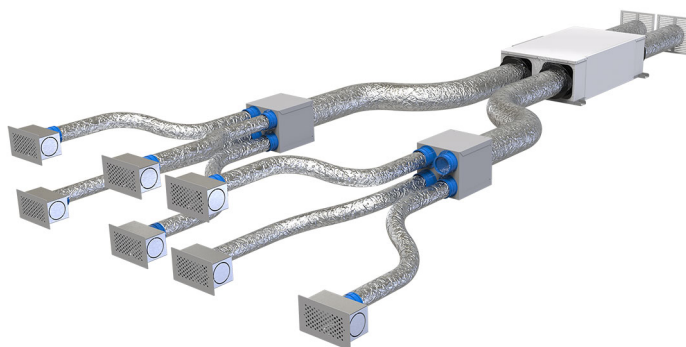

KIT PRONTO MVHR

- cod. ACD600063 - cod. ACD600067 - cod. ACD600064
- cod. ACD600068 - cod. ACD600065 - cod. ACD600069
- cod. ACD600066 - cod. ACD600070 - cod. ACD600075
- cod. ACD600076 - cod. ACD600077 - cod. ACD600078
- cod. ACD600079 - cod. ACD600080 - cod. ACD600081
- cod. ACD600082

DESCRIPTION

These kits are made for the distribution required to build a MVHR plant

EXAMPLE OF HOME KITS UP TO 60 m²

Apartment composed of:

Living room

Kitchen

1 room

2 bathrooms

Ø PIPING	SUPPLY COMPONENTS	CODE
125	- no. 5 "Vanessa" grilles code ACD600053 or "Ginevra" code ACD600071 - no. 5 plenum for grille code ACD600039 - no. 2 distribution boxes code ACD600059 - no. 3 dust caps for box code 30100170 - no. 1 flexible hose Ø75 L. 50 m code ACC600021 - no. 3 flexible hoses Ø125 L. 10 m code 11151127 - no. 2 built-in circular grilles code PWC600002	ACD600063
125	- no. 5 "Vanessa" grilles code ACD600053 or "Ginevra" code ACD600071 - no. 5 plenum for grille code ACD600039 - no. 2 distribution boxes code ACD600059 - no. 3 dust caps for box code 30100170 - no. 1 flexible hose Ø75 L. 50 m code ACC600021 - no. 3 flexible hoses Ø125 L. 10 m code 11151127 - no. 2 built-in circular grilles code PWC600002	ACD600075
150	- no. 5 "Vanessa" grilles code ACD600053 or "Ginevra" code ACD600071 - no. 5 plenum for grille code ACD600039 - no. 2 distribution boxes code ACD600059 - no. 3 dust caps for box code 30100170 - no. 1 flexible hose Ø75 L. 50 m code ACC600021 - no. 3 flexible hoses Ø125 L. 10 m code 11151152 - no. 2 built-in circular grilles code PWC600003	ACD600067
150	- no. 5 "Vanessa" grilles code ACD600053 or "Ginevra" code ACD600071 - no. 5 plenum for grille code ACD600039 - no. 2 distribution boxes code ACD600059 - no. 3 dust caps for box code 30100170 - no. 1 flexible hose Ø75 L. 50 m code ACC600021 - no. 3 flexible hoses Ø125 L. 10 m code 11151152 - no. 2 built-in circular grilles code PWC600003	ACD600076