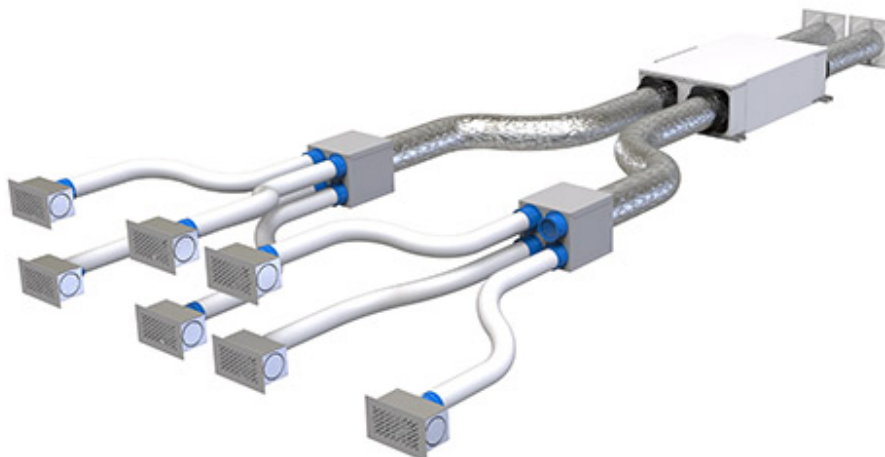

3 rooms
2 bathrooms

Ø PIPING	SUPPLY COMPONENTS	CODE
125	- no. 7 "Vanessa" grilles code ACD600053 or "Ginevra" code ACD600071 - no. 7 plenums for grille code ACD600039 - no. 2 distribution boxes code ACD600059 - no. 1 dust cap for box code 30100170 - no. 1 flexible hose Ø75 L. 50 m code ACC600021 - no. 3 flexible hoses Ø125 L. 10 m code 11151127 - no. 2 built-in circular grilles code PWC600002	ACD600064
125	- no. 7 "Vanessa" grilles code ACD600053 or "Ginevra" code ACD600071 - no. 7 plenums for grille code ACD600039 - no. 2 distribution boxes code ACD600059 - no. 1 dust cap for box code 30100170 - no. 1 flexible hose Ø75 L. 50 m code ACC600021 - no. 3 flexible hoses Ø125 L. 10 m code 11151127 - no. 2 built-in circular grilles code PWC600002	ACD600077
150	- no. 5 "Vanessa" grilles code ACD600053 or "Ginevra" code ACD600071 - no. 5 plenums for grille code ACD600039 - no. 2 distribution boxes code ACD600059 - no. 3 dust caps for box code 30100170 - no. 1 flexible hose Ø75 L. 50 m code ACC600021 - no. 1 flexible hose Ø150 L. 10 m code 11151152 - no. 2 built-in circular grilles code PWC600003	ACD600068
150	- no. 5 "Vanessa" grilles code ACD600053 or "Ginevra" code ACD600071 - no. 5 plenums for grille code ACD600039 - no. 2 distribution boxes code ACD600059 - no. 3 dust caps for box code 30100170 - no. 1 flexible hose Ø75 L. 50 m code ACC600021 - no. 1 flexible hose Ø150 L. 10 m code 11151152 - no. 2 built-in circular grilles code PWC600003	ACD600078

EXAMPLE OF HOME KITS UP TO 120 m²