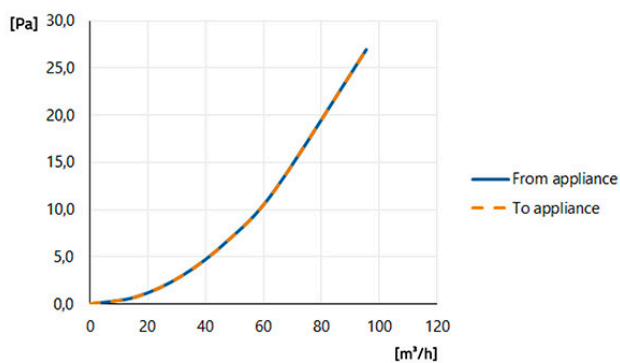

Vertical oval elbow curve

- cod. 30101060

TECHNICAL SPECIFICATIONS:

- Material: PP
- Blue finish RAL 5015

DIMENSIONS

LOAD LOSS DIAGRAM

ITEMS

CODE	DESCRIPTION
30101060	VERTICAL OVAL ELBOW CURVE