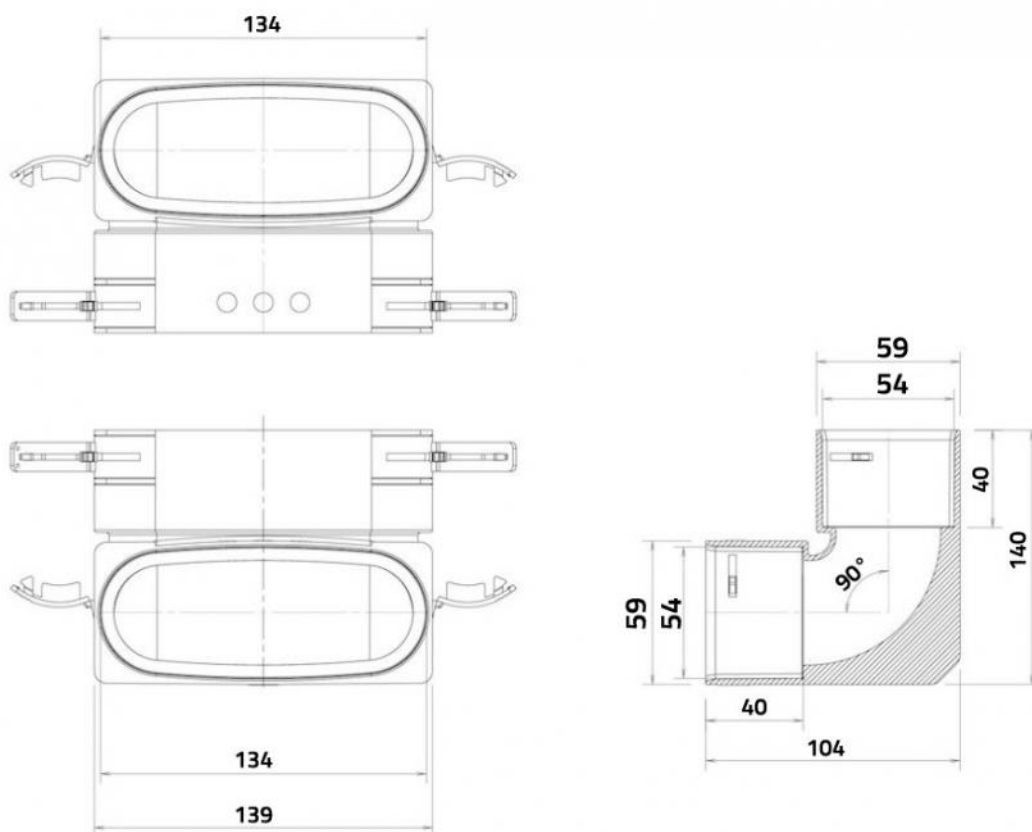

Vertical oval elbow curve

- cod. 30101060

TECHNICAL SPECIFICATIONS:

- Material: PP
- Blue finish RAL 5015

DIMENSIONS

LOAD LOSS DIAGRAM

ITEMS

CODE	DESCRIPTION
30101060	VERTICAL OVAL ELBOW CURVE