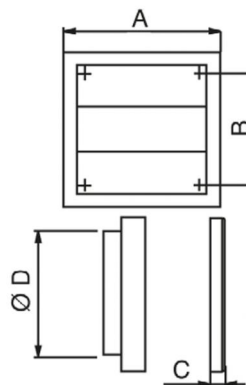

# G.Q.G.I. - G.Q.G.P

square grille with gravity flaps in white ABS

- cod. 11104066 - cod. 11104067 - cod. 11104075  
 - cod. 11104076

## DESCRIPTION

Square grille with gravity flaps, in white ABS.  
 Available for wall-mounted or flush-mounted installation, ideal for the expulsion of indoor air.

## DIMENSIONS

MODEL	A [mm]	B [mm]	C [mm]	ØD [mm]	AIR PASSAGE [cm²]
11104066	154	110	45	100	75
11104067	186	142	45	125	113
11104075	154	110	15	/	96
11104076	186	142	15	/	160