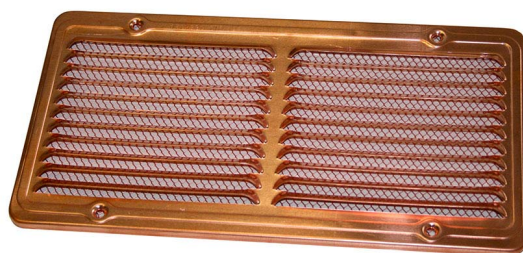

Square / rectangular support grille in copper with mesh

- cod. 11160530 - cod. 11160535 - cod. 11160540

TECHNICAL DATA

CODE	A [mm]	B [mm]	C [mm]	D [mm]	AIR PASSAGE [cm ²]
11160530	150		130		77,07
11160535	230		210		148,05
11160540	280	150	180	130	144,14

ITEMS

CODE	DESCRIPTION
11160530	SURFACE-MOUNTED COPPER SQUARE GRILLE 150x150 WITH MESH
11160535	SURFACE-MOUNTED COPPER SQUARE GRILLE 230x230 WITH MESH
11160540	SURFACE-MOUNTED COPPER RECTANGULAR GRILLE 150X150 WITH MESH