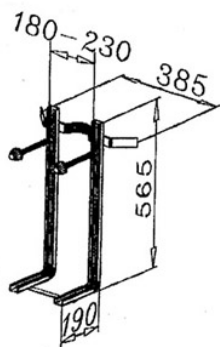

Universal frame for wall-hung toilets and bidets

- cod. 23100010

TECHNICAL SPECIFICATIONS:

- Includes fastening screws
- Total weight 3 kg
- Capacity 400 kg

TECHNICAL DRAWING

ITEMS

CODE	DESCRIPTION
23100010	UNIVERSAL FRAME FOR SOSPENDEO WC-BIDET