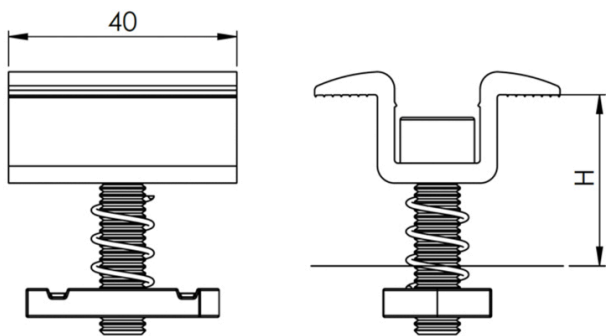

# HSCP/40

pre-assembled central wall bracket standard

- cod. 11111061 - cod. 11111061BOX - cod. 11111062
- cod. 11111062BOX - cod. 11111063 - cod. 11111063BOX
- cod. 11111064 - cod. 11111064BOX - cod. 11111065
- cod. 11111065BOX - cod. 11111066 - cod. 11111066BOX
- cod. FVD200002 - cod. FVD200002BOX - cod. FVD200003
- cod. FVD200003BOX - cod. FVD200004 - cod. FVD200004BOX

## TECHNICAL SPECIFICATIONS:

- Material: aluminium alloy 6060
- Bracket length: 40mm
- A2 stainless steel screws and spring
- M8 threaded steel slider with Geomet® treatment for corrosion protection
- Supplied pre-assembled
- Available for panels from 30 mm to 56 mm
- Screw tightening with hex key 6
- Also available in black painted version, on request

## TECHNICAL DRAWING: