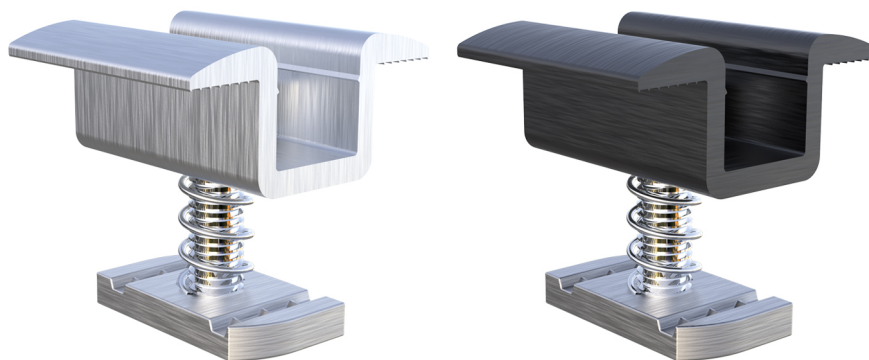

# HSCP/40

pre-assembled central wall bracket standard

- cod. 11111061 - cod. 11111061BOX - cod. 11111062
- cod. 11111062BOX - cod. 11111063 - cod. 11111063BOX
- cod. 11111064 - cod. 11111064BOX - cod. 11111065
- cod. 11111065BOX - cod. 11111066 - cod. 11111066BOX
- cod. FVD200002 - cod. FVD200002BOX - cod. FVD200003
- cod. FVD200003BOX - cod. FVD200004 - cod. FVD200004BOX

## TECHNICAL SPECIFICATIONS:

- Material: aluminium alloy 6060
- Bracket length: 40mm
- A2 stainless steel screws and spring
- M8 threaded steel slider with Geomet® treatment for corrosion protection
- Supplied pre-assembled
- Available for panels from 30 mm to 56 mm
- Screw tightening with hex key 6
- Also available in black painted version, on request