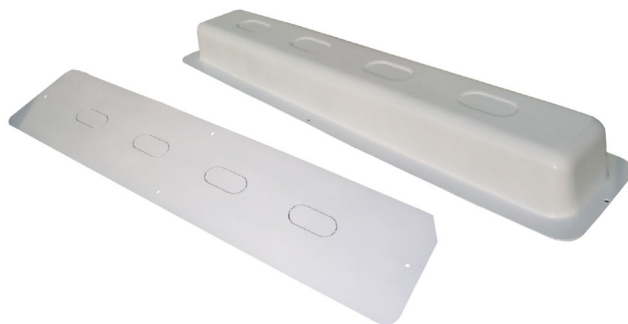

# RAPID PLUS

installation for built-in outdoor use with lid

- cod. 11100125

## DIMENSIONS