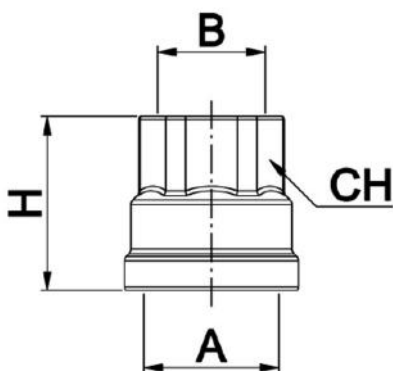

Reduced sleeve F / F

- cod. 26002800 - cod. 26002810 - cod. 26002820
- cod. 26002830

TECHNICAL SPECIFICATIONS:

- Made of brass
- Application in hydraulics
- Gas thread
- Maximum operating temperature: +130°C

DIMENSIONS

CODE	A	B	CH	H [mm]
26002800	1/2"	3/8"	17	28
26002810	3/4"	1/2"	25	29
26002820	1"	1/2"	26	33
26002830	1"	3/4"	30	37

ITEMS

CODE	DESCRIPTION
26002800	
26002810	
26002820	
26002830	

All rights relating to this publication are the exclusive property of Tecnosystemi SpA. Tecnosystemi SpA reserves the right to make changes at any time and without notice, for technical or commercial needs.