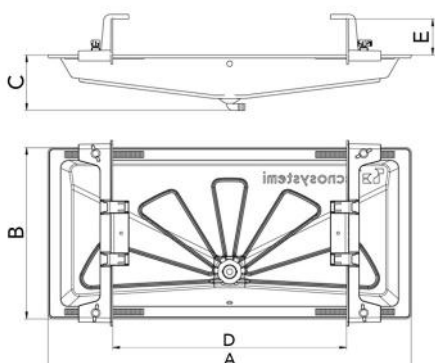

## TECHNICAL SPECIFICATIONS:

- Made of ABS + PMMA plastic in anthracite grey RAL 7016
- Adjustable fastening brackets in PA6
- Coupling for condensate drain pipe  $\varnothing$  16 mm

## DIMENSIONS

CODE	A [mm]	B [mm]	C [mm]	D [mm]	E [mm]
SCD300050	850	400	130	320 ÷ 680	85
SCD300051	1050	400	125	330 ÷ 885	85
SCD300052	1250	500	100	565 ÷ 1125	85

## ITEMS

SCD300050	"BLUE RIVER" DRAIN PAN - GREY (850x400 mm)
SCD300051	"BLUE RIVER" DRAIN PAN - GREY (1050x400 mm)
SCD300052	"BLUE RIVER" DRAIN PAN - GREY (1250x500 mm)

All rights relating to this publication are the exclusive property of Tecnosystemi SpA.